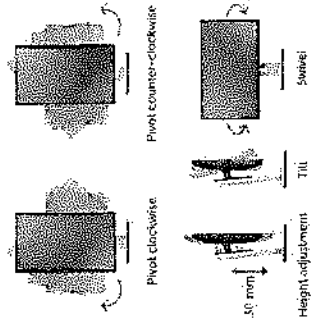

Standard service plan

3-year Advanced Exchange Service & Limited Hardware Warranty
Dell Premium Support Concierge

Fully adjustable monitor allows multiple ways to adjust to your preferred viewing position.

Connectors

- A AC power
- B Dell Soundbar
- C Audio line (L/R)
- D USB 3.0 ports
- E USB 3.0 ports
- F HDMI (HDMI 1.4)
- G Audio line (L/R)
- H USB 3.0 ports
- I USB 3.0 ports
- J Mini DisplayPort
- K Security lock (optional)
- L DisplayPort

Key benefits of Dell UltraSharp 24 Monitor | U2414H

23.8" x 36.5"	Ultra-thin bezel*	4 USB 3.0 ports	DisplayPort 1.2†	HDMI (HDMI connector)
ExpressView™	Connects any graphics available ports and the anti-glare technology, and charge and power USB charging device	Supports any standard	Enables you to view your multiple devices, banners, presentations, and more	

What's in the box?

Monitor, stand, cables, quick start guide, and other accessories. Product and safety information, quick start guide, and other accessories. Dell Display Manager software, cables, USB 3.0 expansion, and more.

*Measured at eye level. Actual viewing angle may vary. **Measured at eye level. Actual viewing angle may vary. ***Measured at eye level. Actual viewing angle may vary. ****Measured at eye level. Actual viewing angle may vary. *****Measured at eye level. Actual viewing angle may vary.