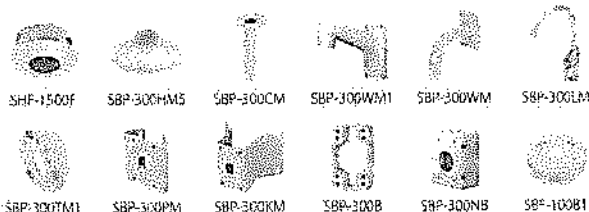

Accessories (Optional)