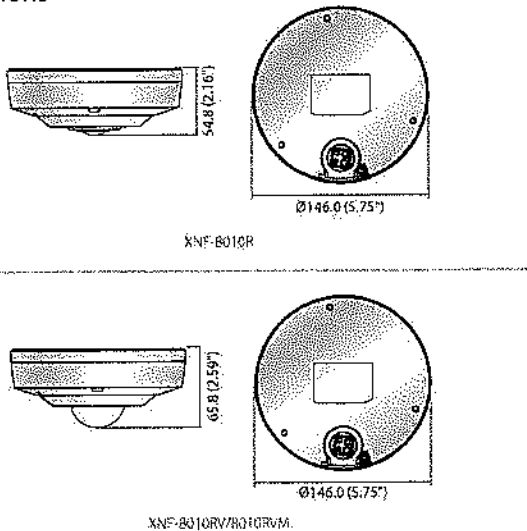

Dimensions