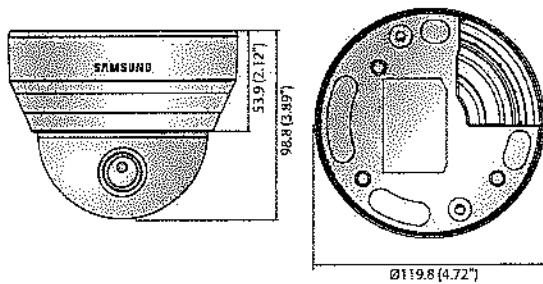

# QND-7080R

4Megapixel Network IR Dome Camera

## Dimensions

Unit: mm (inch)