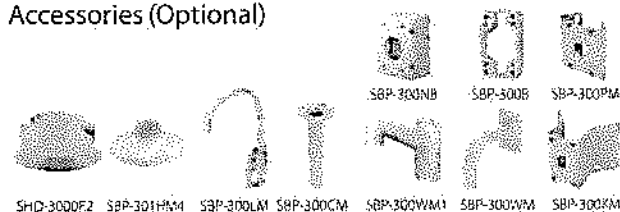

Accessories (Optional)

QND-7080R