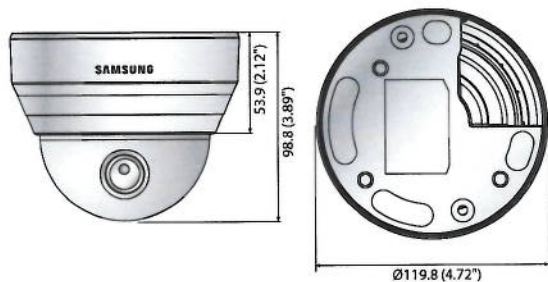

Dimensions

Unit: mm (inch)