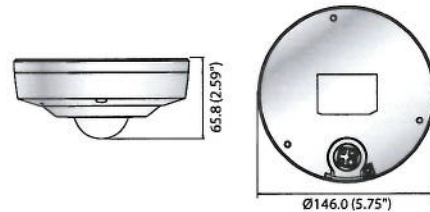

Key Features

- Max. 2048 x 2048 resolution
- H.265, H.264, MJPEG codec supported
- Variable view mode (Fisheye, Single panorama, Double panorama, Quad view)
- On board dewarping, Digital PTZ (8x), Bi-directional audio
- True WDR (120dB), WiseStreamII support
- Tampering, Loitering, Directional detection, Audio detection, Sound classification, Heatmap, People counting, Queue management
- Motion detection, Handover
- M12 connector (XNF-8010RVM)
- IP66 / IK10 (XNF-8010RV/8010RVM)
- SD / SDHC / SDXC memory slot (Max. 512GB), 12V DC / PoE
- IR viewable length 15m (49.21ft)

Dimensions

Unit : mm (inch)

XNF-8010R

XNF-8010RV/8010RVM

Accessories (Optional)

ENVIRONMENTAL	
Operating Temperature / Humidity	-10°C ~ +55°C (+14°F ~ +131°F) / Less than 90% RH (XNF-8010R) -40°C ~ +55°C (-40°F ~ +131°F) / Less than 90% RH (XNF-8010RV/8010RVM)
Storage Temperature / Humidity	-50°C ~ +60°C (-58°F ~ +140°F) / Less than 90% RH
Ingress Protection / Vandal Resistance	IP66 / IK10 (XNF-8010RV/8010RVM)
ELECTRICAL	
Input Voltage / Current	12V DC ±10%, PoE (IEEE802.3af, Class3)
Power Consumption	Max. 11W (12V DC), Max. 12W (PoE) (XNF-8010R) Max. 12W (12V DC), Max. 12.95W (PoE) (XNF-8010RV/8010RVM)
MECHANICAL	
Color / Material	Ivory / Aluminum
Dimension (WxHxD)	Ø146 x 54.8mm (Ø5.75" x 2.16") (XNF-8010R) Ø146 x 65.8mm (Ø5.75" x 2.59") (XNF-8010RV/8010RVM)
Weight	730g (1.61 lb) (XNF-8010R) / 785g (1.73 lb) (XNF-8010RV) / 790g (1.74 lb) (XNF-8010RVM)