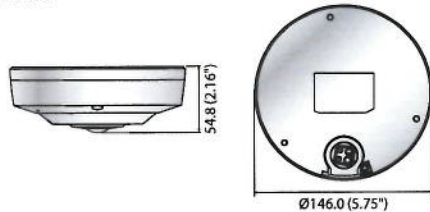

Dimensions

Unit : mm (inch)

XNF-8010R