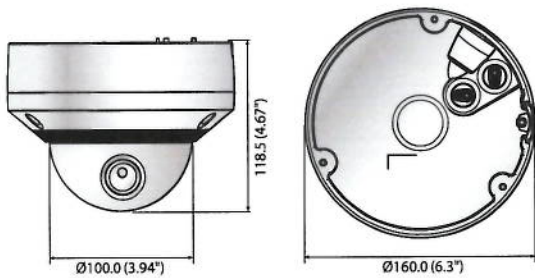

Dimensions

Unit : mm (inch)

Accessories (Optional)