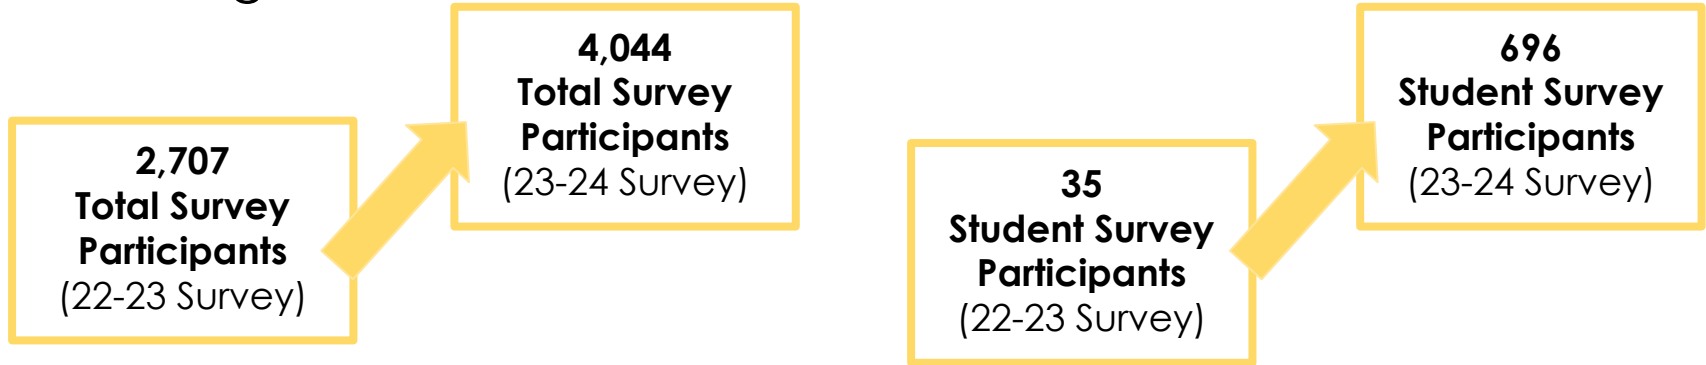

January 2022:
DEIC considers stakeholder feedback; votes on calendar recommendation

5

November 2022:
DEIC reviews draft calendars and provides feedback

2

December 2022:
DEIC refines draft calendars based on feedback; Online stakeholder feedback/voting

4

January 2023:
Board considers calendar(s) recommended by DEIC

6

Calendar Survey Process

- Posted before Winter Holiday Through Friday, January 6, 2023
- Email sent to CSISD families and posted to social media on December 15, 2022
- Reminder posted to CSISD Schoology on January 4, 2023
- Feedback disaggregated and shared at the January 11 DEIC meeting